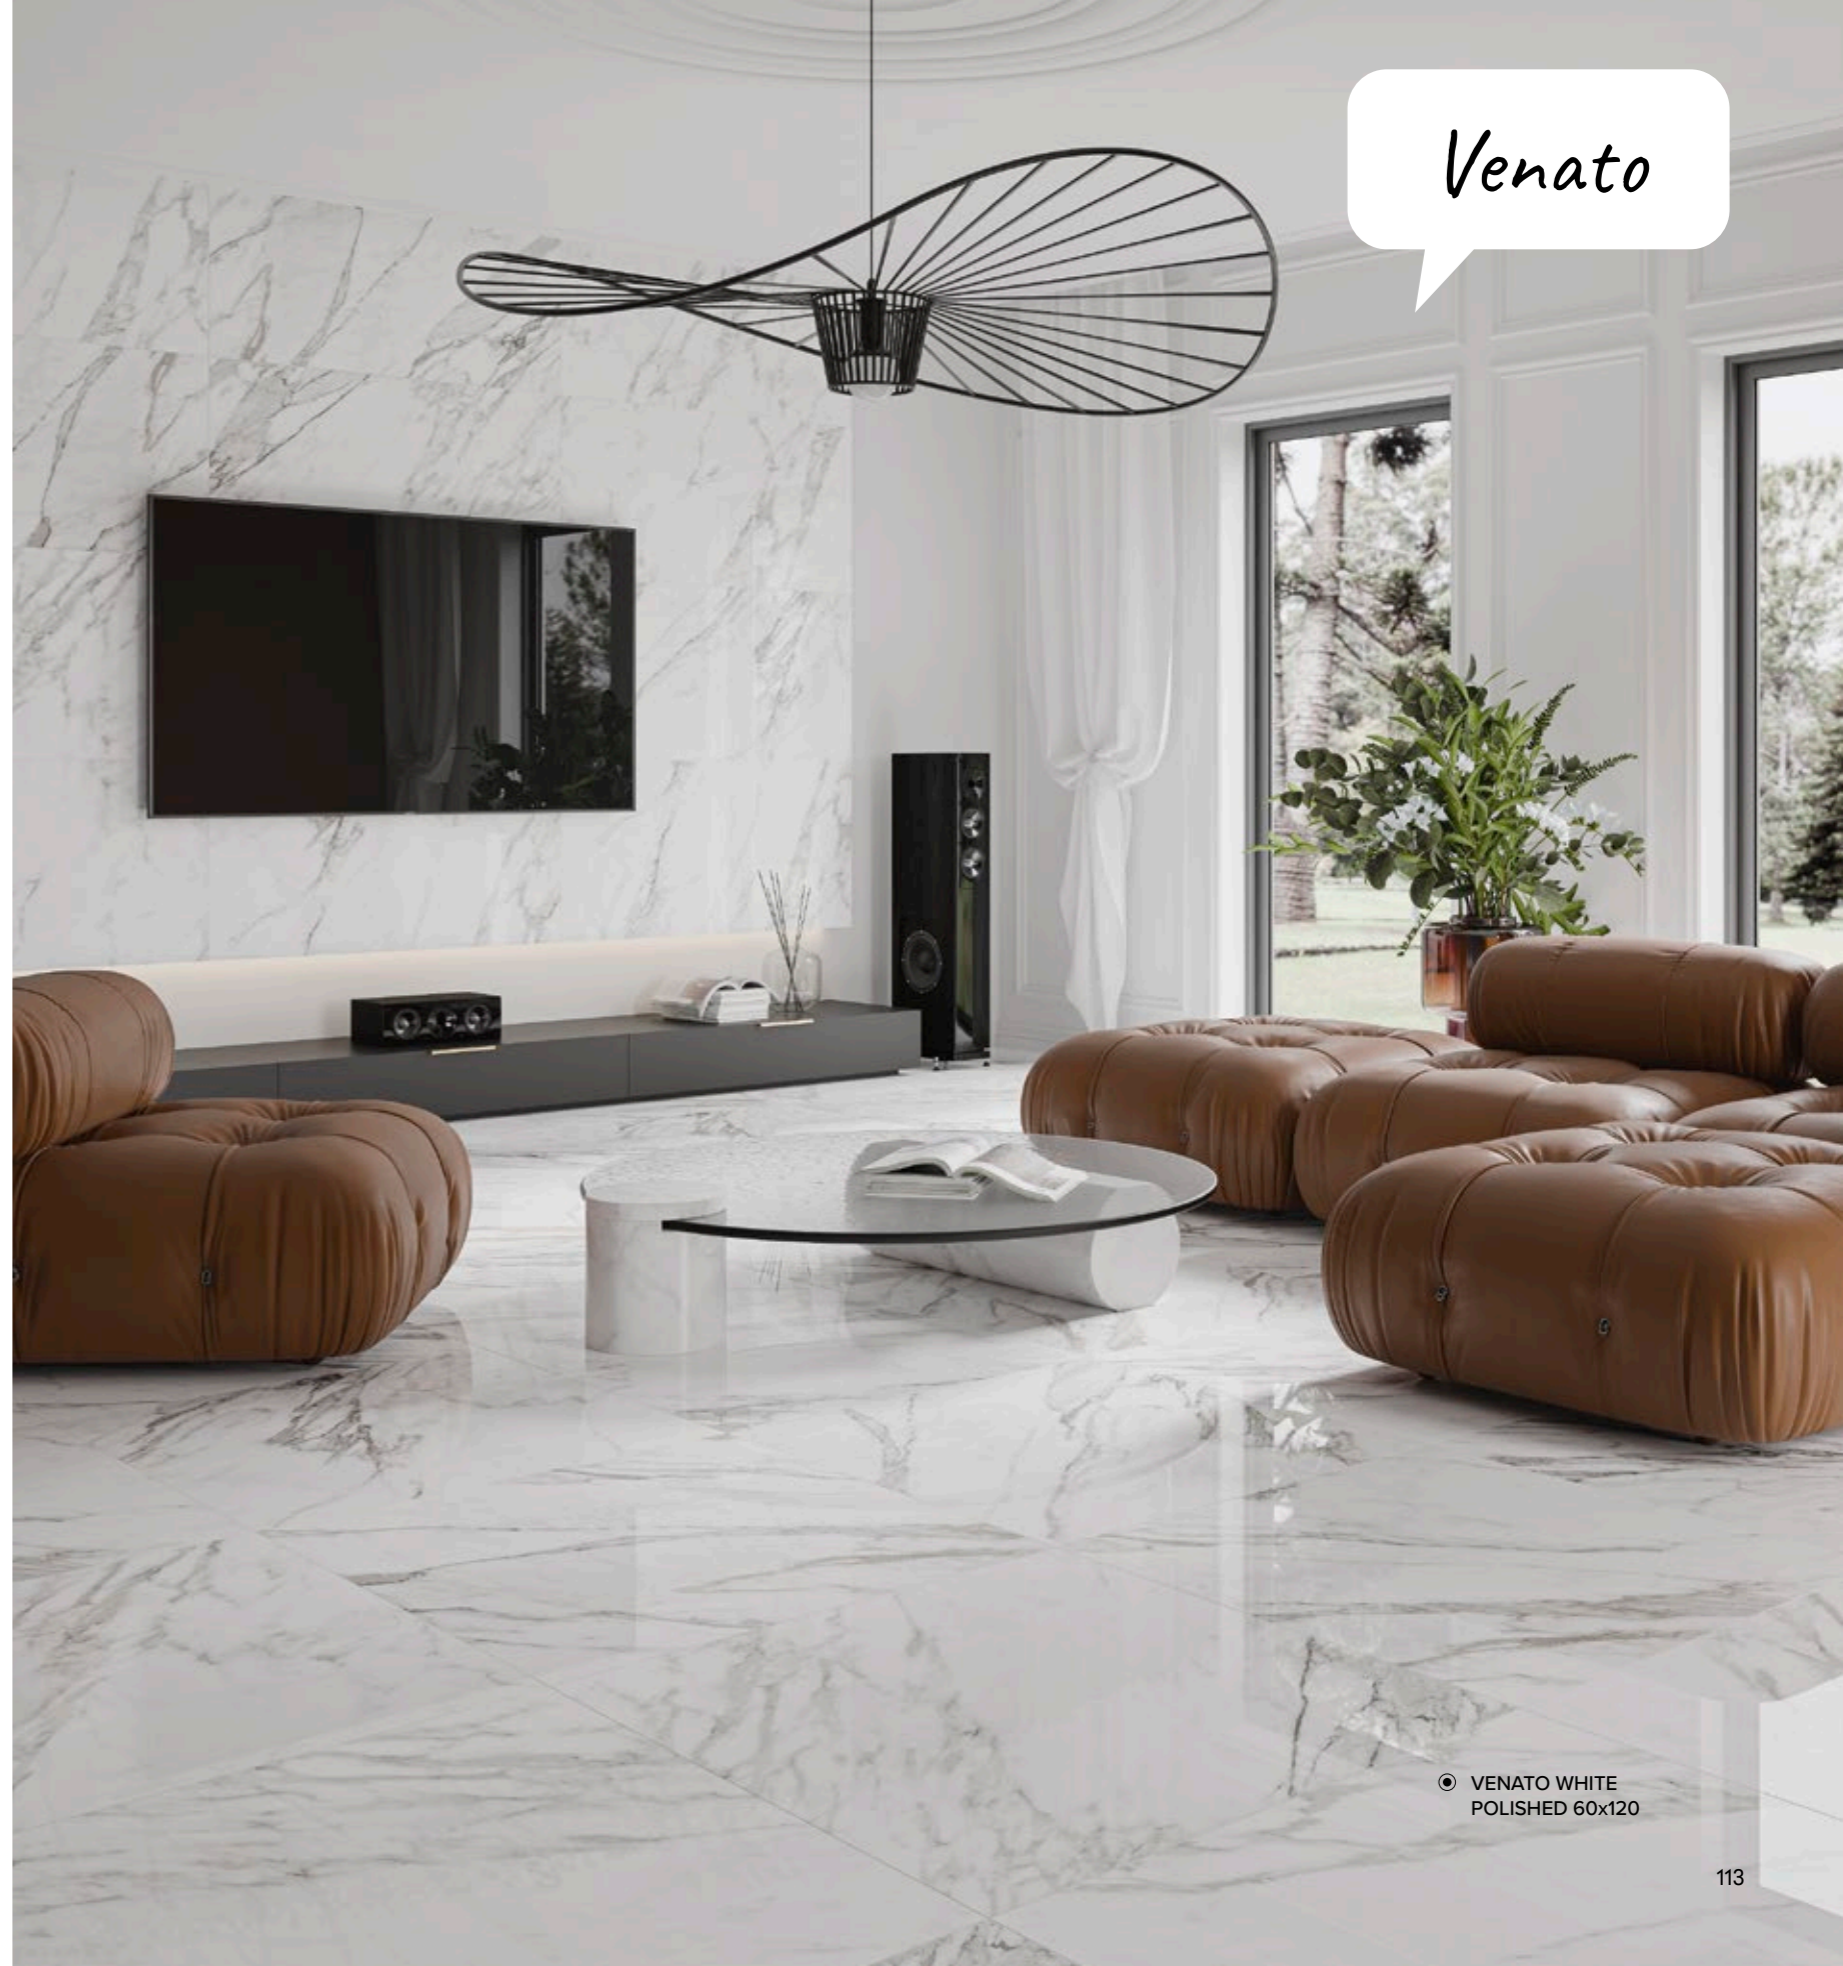

© VENATO WHITE  
POLISHED 60x120

60x60

Brooklyn

60x120

60x60

Dark

BROOKLYN GRAPHITE  
MATT 60x60

BROOKLYN GRAY  
MATT 60x60