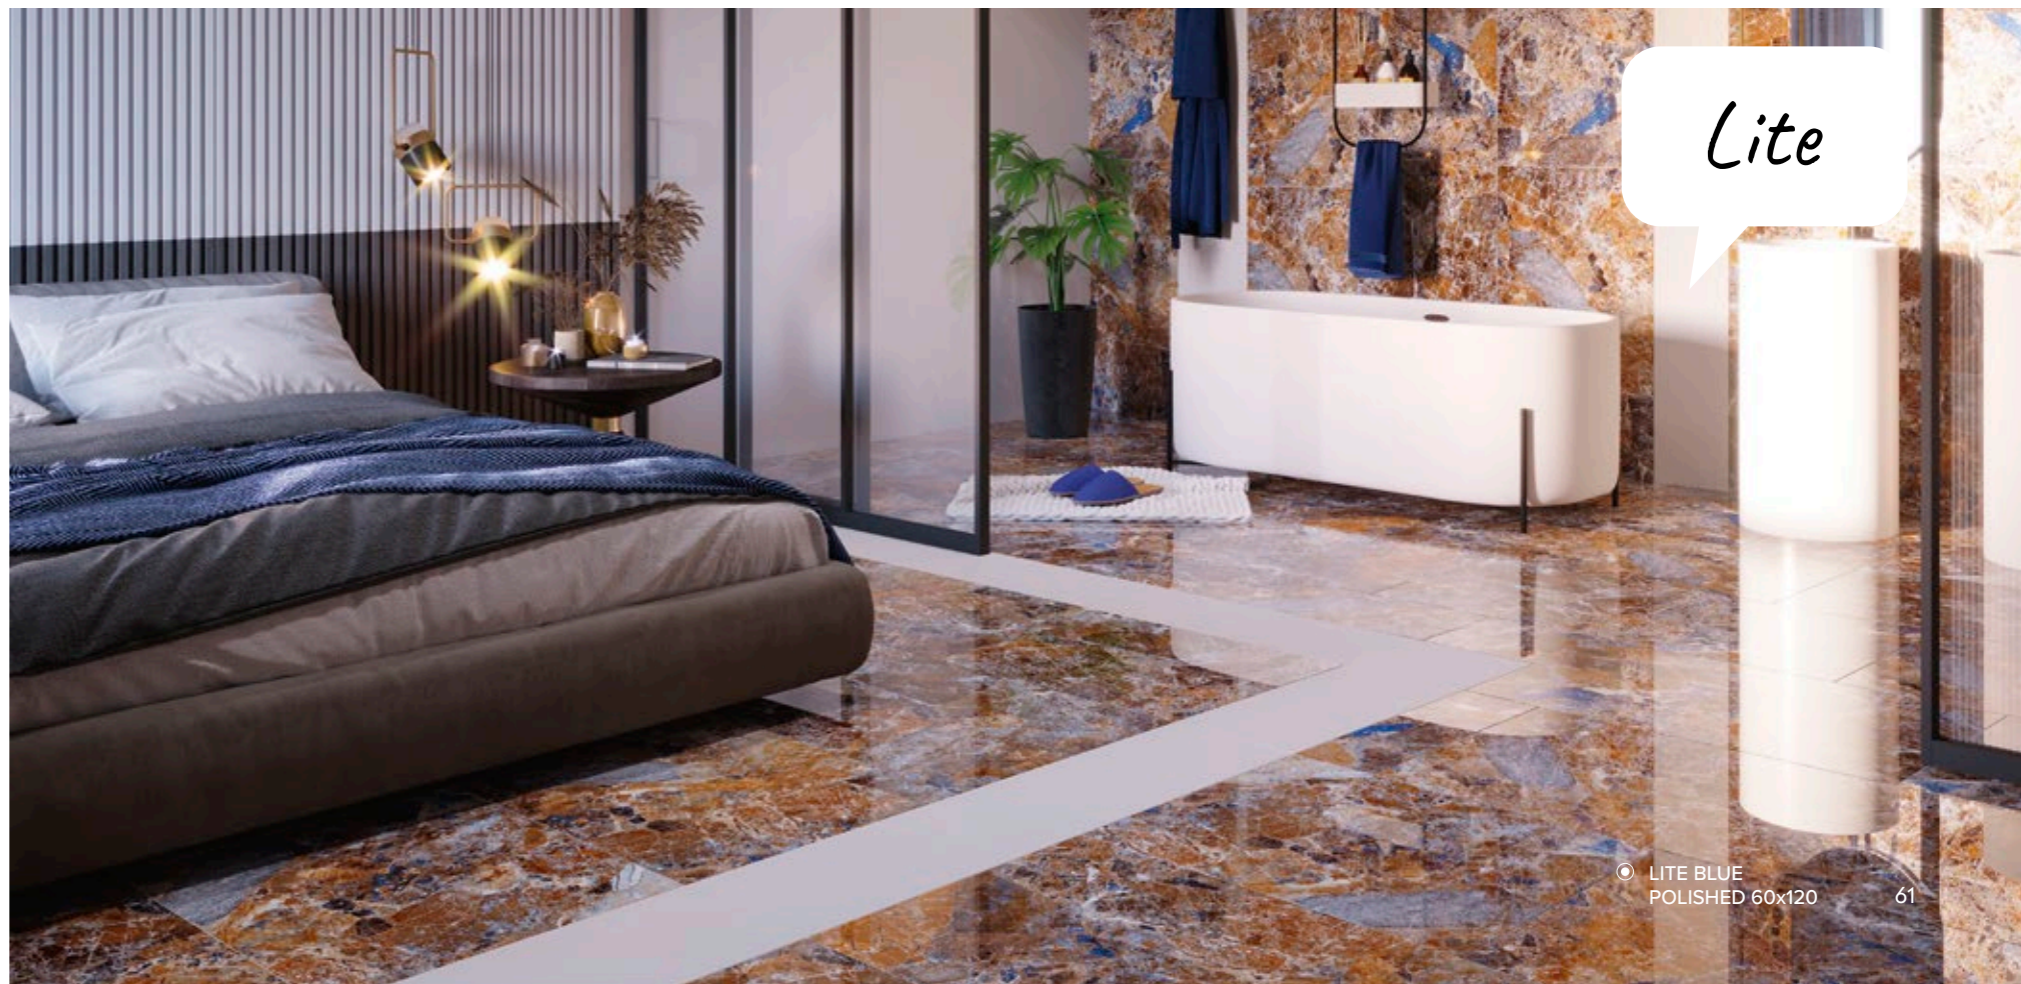

LITE BLUE  
POLISHED 60x120

DOLMEN BEIGE  
POLISHED 60x60

BLUE BEIGE

● DOLMEN  
BEIGE POLISHED 60x120

● LITE BLUE  
POLISHED 60x120

60x120

60x60

DYNAMO BEIGE  
POLISHED 60x120