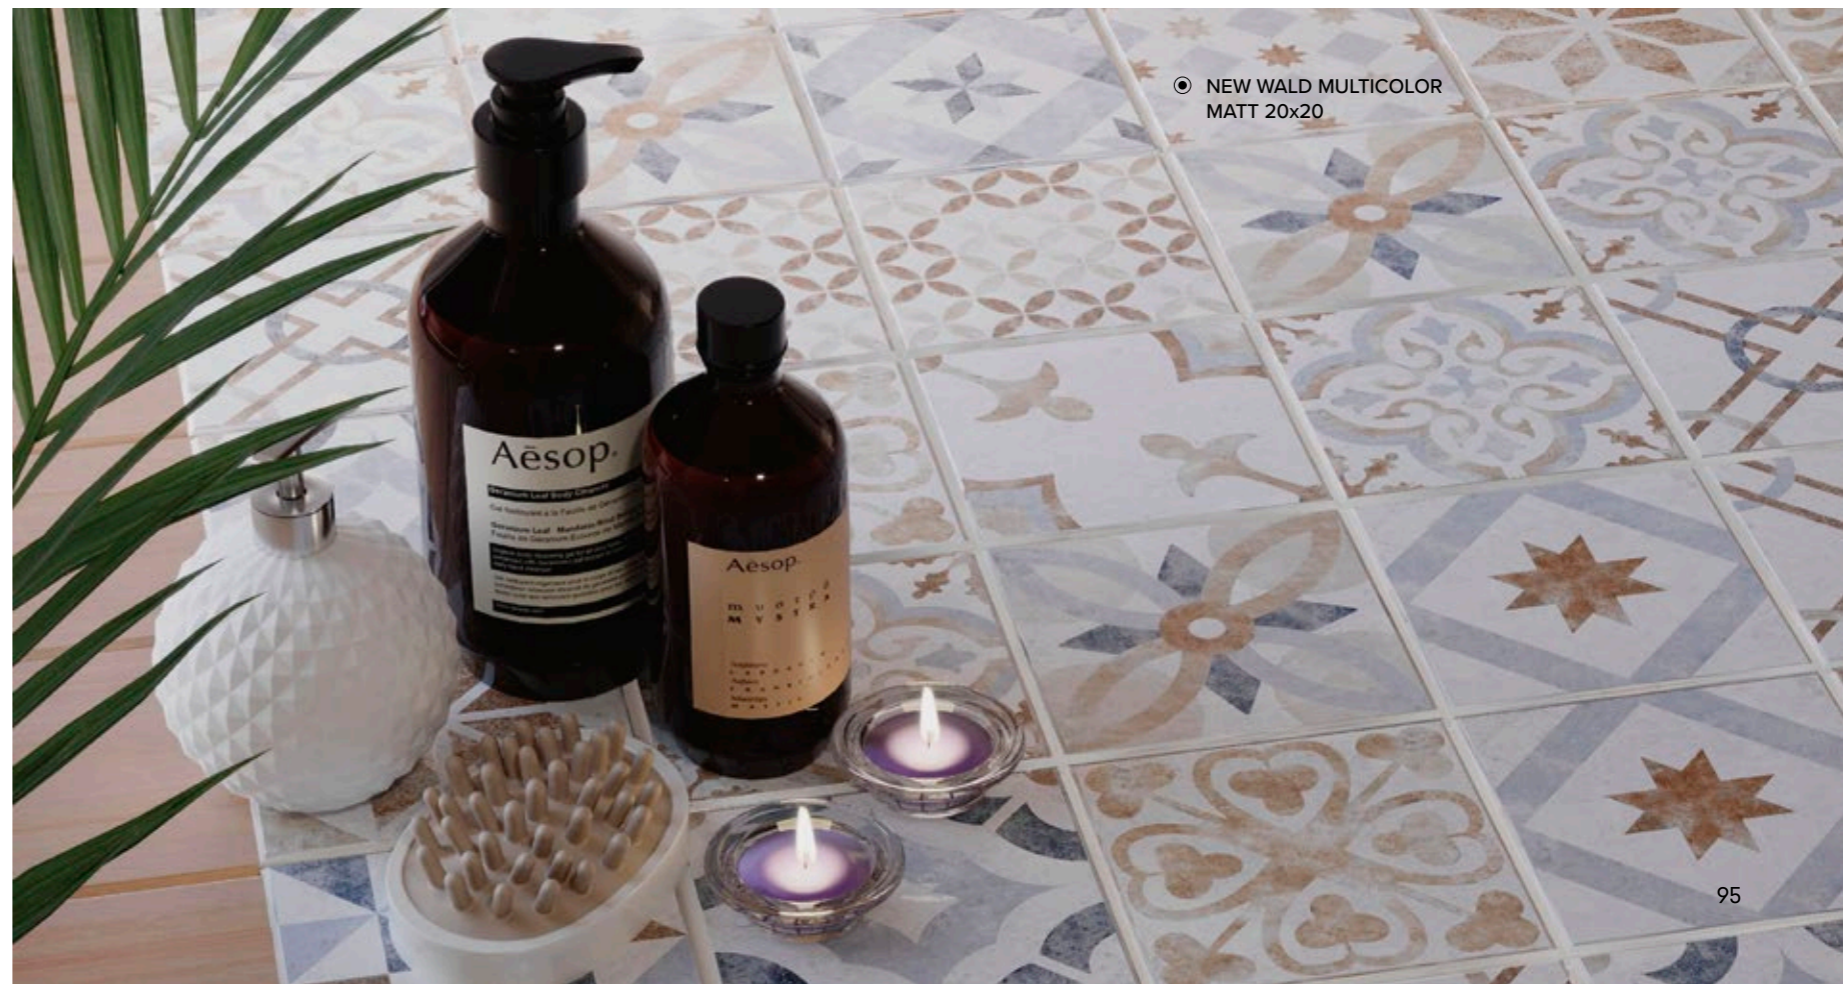

MARVELLO SATUARIO  
POLISHED 60x60

Marvello

MARVELLO SATUARIO  
POLISHED 60x120

20x20

NEW WALD MULTICOLOR  
MATT 20x20

NEW WALD GREY  
MATT 20x20

GREY MULTICOLOR

NEW WALD GREY  
MATT 20x20